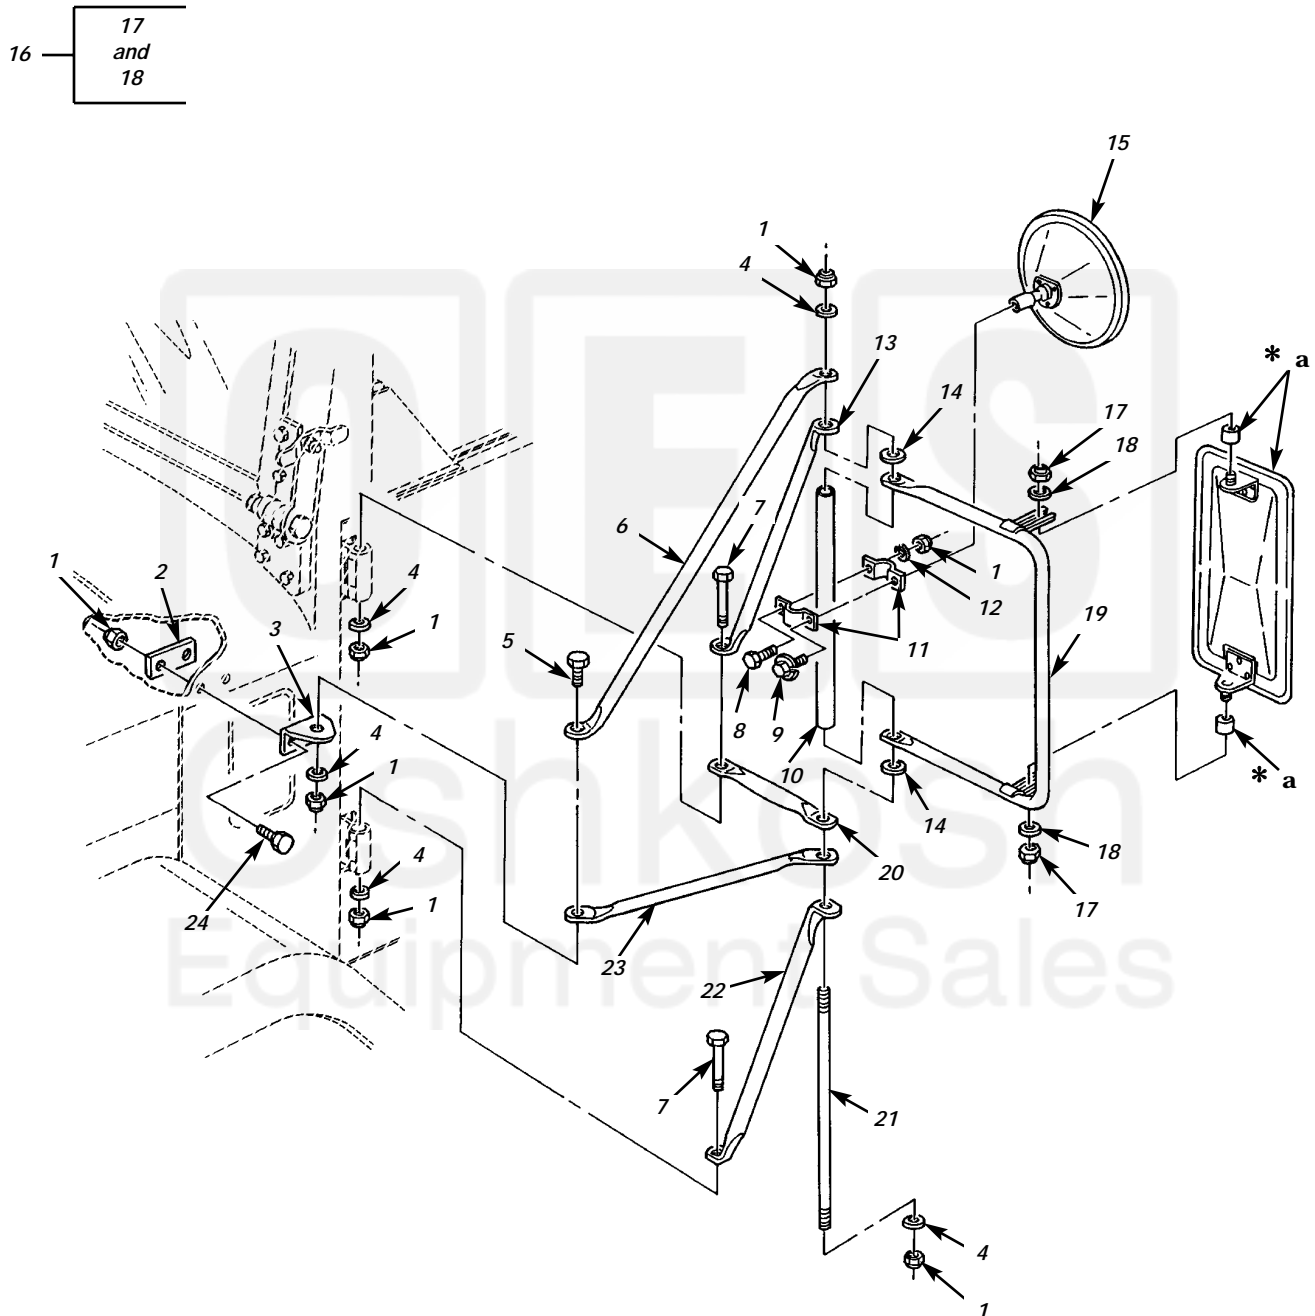

UNIT, DIRECT SUPPORT, AND GENERAL SUPPORT MAINTENANCE
REPAIR PARTS AND SPECIAL TOOLS LIST

EXTENDED SERVICE PROGRAM (ESP)

TRUCK, CARGO, 2-1/2-TON, 6X6, M44A3 SERIES TRUCKS (DIESEL)

M35A3, W/O WINCH (NSN 2320-01-383-2047); W/WINCH (NSN 2320-01-383-3850);

M35A3C, W/O WINCH (NSN 2320-01-383-2050); W/WINCH (NSN 2320-01-383-2049);

M36A3, W/O WINCH (NSN 2320-01-383-2048); W/WINCH (NSN 2320-01-383-2046).

DRIVER SIDE

* a PART OF ITEM 16

Figure 152A. Rearview Mirror Assemblies and Related Parts (Sheet 1 of 2).

UNIT, DIRECT SUPPORT, AND GENERAL SUPPORT MAINTENANCE
REPAIR PARTS AND SPECIAL TOOLS LIST

EXTENDED SERVICE PROGRAM (ESP)

TRUCK, CARGO, 2-1/2-TON, 6X6, M44A3 SERIES TRUCKS (DIESEL)

M35A3, W/O WINCH (NSN 2320-01-383-2047); W/WINCH (NSN 2320-01-383-3850);
M35A3C, W/O WINCH (NSN 2320-01-383-2050); W/WINCH (NSN 2320-01-383-2049);
M36A3, W/O WINCH (NSN 2320-01-383-2048); W/WINCH (NSN 2320-01-383-2046).