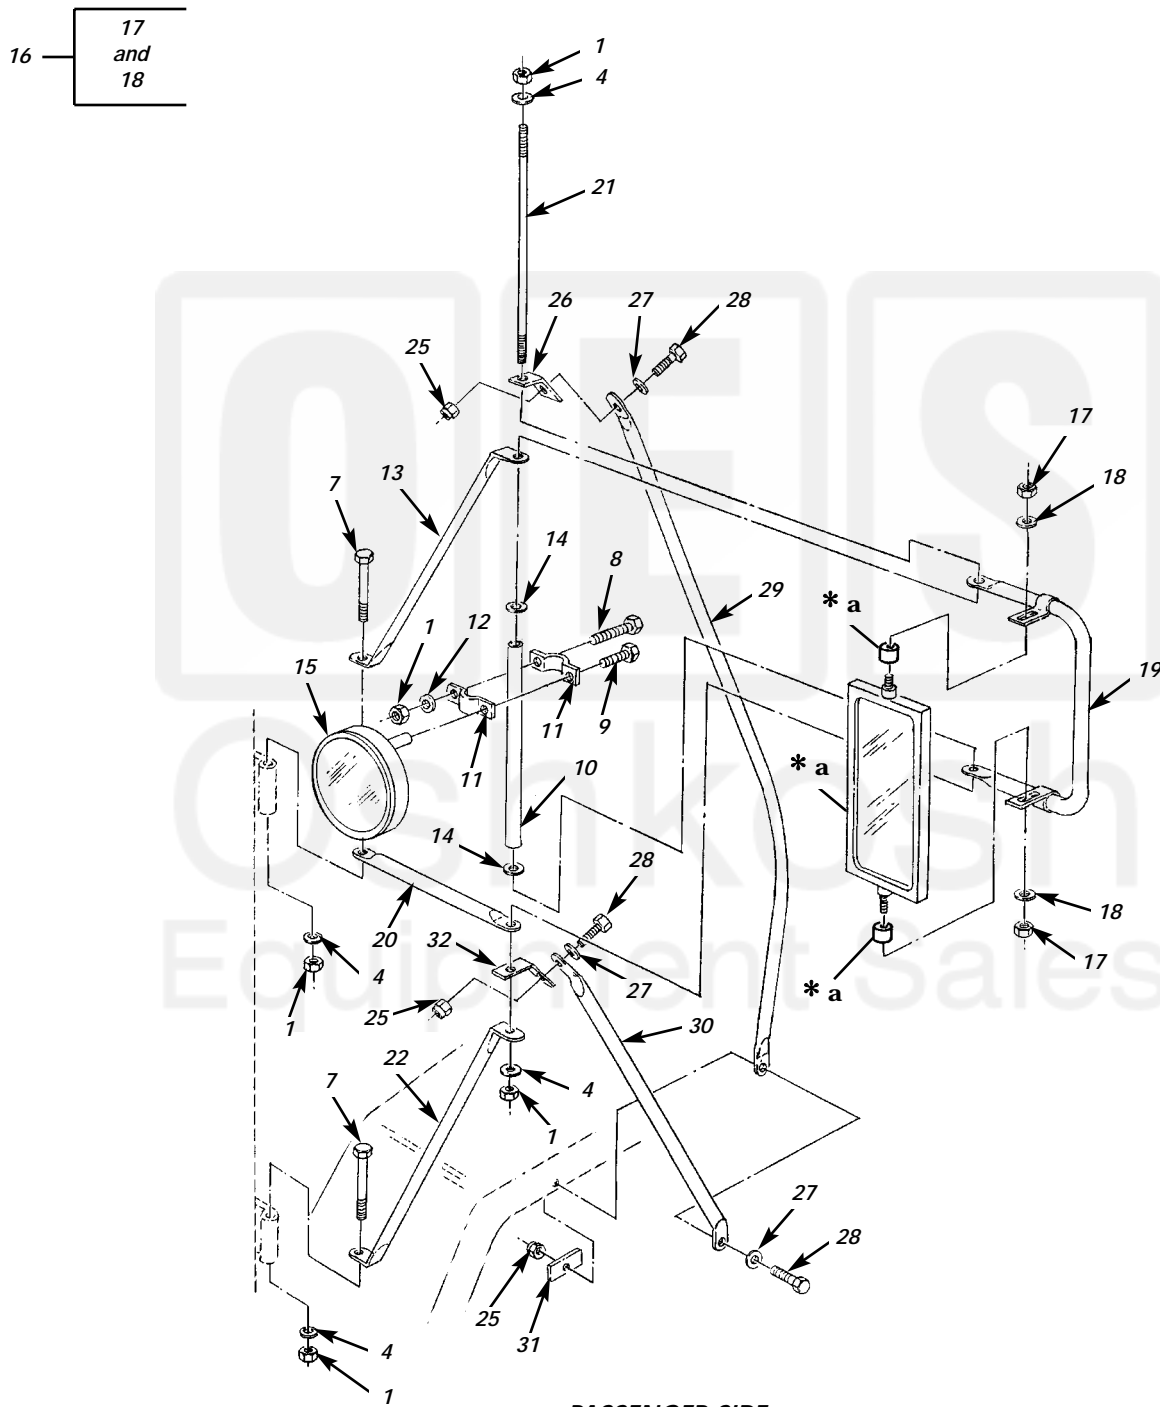

M35A3C, W/O WINCH (NSN 2320-01-383-2050); W/WINCH (NSN 2320-01-383-2049);

M36A3, W/O WINCH (NSN 2320-01-383-2048); W/WINCH (NSN 2320-01-383-2046).

DRIVER SIDE

* a PART OF ITEM 16

Figure 152A. Rearview Mirror Assemblies and Related Parts (Sheet 1 of 2).

UNIT, DIRECT SUPPORT, AND GENERAL SUPPORT MAINTENANCE
REPAIR PARTS AND SPECIAL TOOLS LIST

EXTENDED SERVICE PROGRAM (ESP)

TRUCK, CARGO, 2-1/2-TON, 6X6, M44A3 SERIES TRUCKS (DIESEL)

M35A3, W/O WINCH (NSN 2320-01-383-2047); W/WINCH (NSN 2320-01-383-3850);
M35A3C, W/O WINCH (NSN 2320-01-383-2050); W/WINCH (NSN 2320-01-383-2049);
M36A3, W/O WINCH (NSN 2320-01-383-2048); W/WINCH (NSN 2320-01-383-2046).